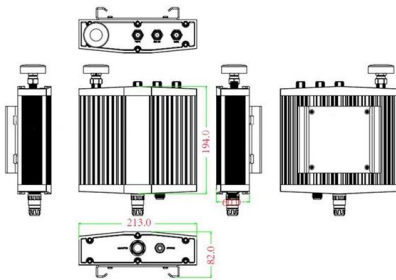

Mechanical drawing

Cable Trays , Cable Management Trays

Are you looking for high-quality Cable Trays for improved cable management and organisation? Look no further than our extensive range, featuring top brands such as our very own RS PRO, Cablofil

[Contact Us](#)

Metal Trough-type Cable Trays

Metal Trough-type Cable Trays About NEMA
NEMA Annual Meeting Book a Speaker NEMA
Leadership Award Programs Programs & Events
Careers Conference Center Board of Directors
History COVID

[Contact Us](#)