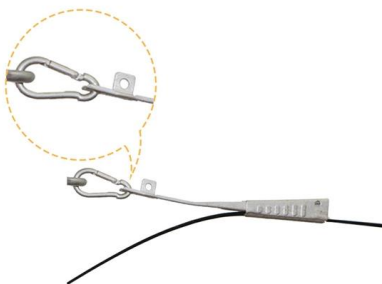

1U Server Chassis , Excelsior Hardware & Plastic Co,.Ltd

Made from premium SGCC steel and compatible with rackmount server chassis standards, this model offers durability, precision, and exceptional performance for modern computing environments.

[Contact Us](#)