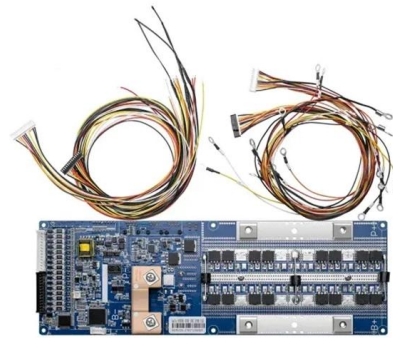

[Contact Us](#)

Rack unit

It can also describe a unit that is 1U high and half the depth of a 4-post rack (such as a network switch, router, KVM switch, or server), such that two units can be

[Contact Us](#)

Interconnection Technology at Data Center , FiberMall

Data center-level interconnection technology is the foundation for supporting modern Internet services and cloud computing. From high-speed data

[Contact Us](#)

[Contact Us](#)

How Data Center Interconnect (DCI) Works

White Paper Technology Innovation for Web-scale Data Center Interconnect Data Center Interconnect (DCI) is the technology that connects two or more data