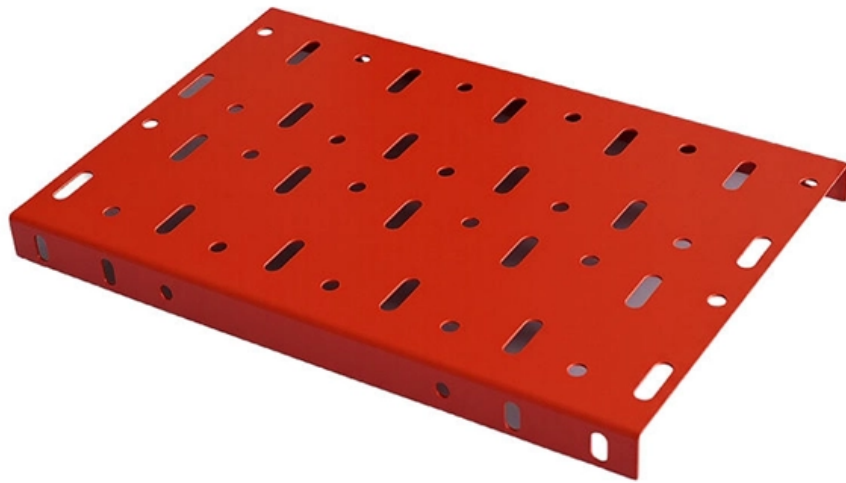

FRINDEL OPTICS

High-precision 1U standard chassis for data center interconnection

Overview

The 1U chassis support multiple configurations include SATA hard drives, rackmount chassis and redundant power supply that fulfill server-grade IPC standard. The 1U chassis series with the cooling fans design to deliver non-stop operation. Discover our custom 1U server chassis engineered by Excelsior Hardware & Plastic Co. Made from premium SGCC steel and compatible with rackmount server chassis standards, this model offers durability, precision, and exceptional. Rack servers delivering high scalability and flexibility, optimized for demanding data center applications. All modules can be put into operation via the front side, are hot-swappable and exchangeable without.