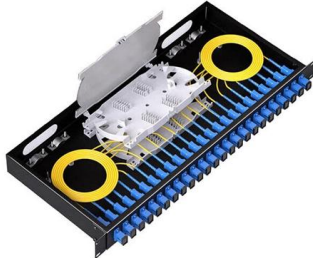

FRINDEL OPTICS

High-precision 1U standard chassis for data center interconnection

Overview

The 1U chassis support multiple configurations include SATA hard drives, rackmount chassis and redundant power supply that fulfill server-grade IPC standard. The 1U chassis series with the cooling fans design to deliver non-stop operation. Discover our custom 1U server chassis engineered by Excelsior Hardware & Plastic Co. Made from premium SGCC steel and compatible with rackmount server chassis standards, this model offers durability, precision, and exceptional. Rack servers delivering high scalability and flexibility, optimized for demanding data center applications. All modules can be put into operation via the front side, are hot-swappable and exchangeable without.

High-precision 1U standard chassis for data center interconnection

Data Center Ethernet on the Move to 224 Gbps

Large-scale internet data centers are the fastest growing market for optical interconnection technology and innovation, with 70% of all internet traffic

[Contact Us](#)

Server Chassis: The Main Case For Your System

Power Distribution: The server chassis often includes or integrates with a power supply unit that distributes power to the various components.