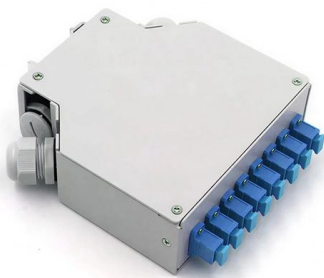

Industry-leading, high-density 0U mounted PDU that provides 24, 42 or 48 evenly distributed outlets on a 42U chassis. Its low-profile circuit breakers are flush with the chassis, and its

[Contact Us](#)

1 RU Q-Series High Density Rack-Mount Fiber Enclosure

The Q-Series High Density Rack Mount fiber enclosure system is designed to support high density applications in data centers and building networks. The all steel chassis delivers reliable protection

[Contact Us](#)

Rack PDU (s), Data Center Rack Mount PDU (s), Power Distribution

See the features and compare the specs of our PDU families to find the perfect PDU to meet your demanding applications.

[Contact Us](#)