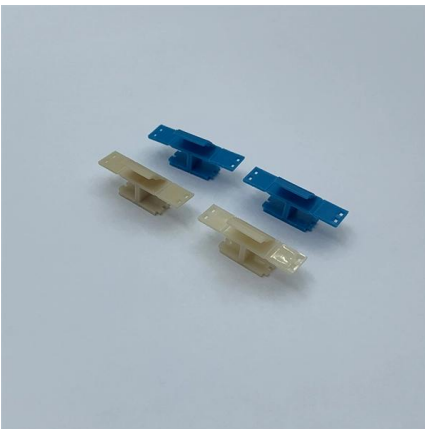

High-density PDU fiber optic rack desktop type in stock

Eaton High Density Rack PDU

The Eaton High Density (HD) rack power distribution unit (PDU) builds off the best-in-class power distribution of Eaton's ePDU G3 technology.

[Contact Us](#)

Fiber optic Rack , Foss Fibre Optics

Fiber type Cable type Contact In stock Display Open Frame Fiber optic Server Rack 19", B550xD600 Fiber optic Rack for front mounted equipmen. It is produced in

[Contact Us](#)

Rack Power Distribution Unit (rPDU)

With the use of a Delta rPDU, energy flows steadily to every device inside a rack cabinet. Protection, optimized power distribution, and intelligent management begin with Delta rPDUs for your data center.

[Contact Us](#)

2 RU Q-Series High Density Rack-Mount Fiber Enclosure

The Q-Series High Density Rack Mount fiber enclosure system is designed to support high density applications in data centers and building networks. The all