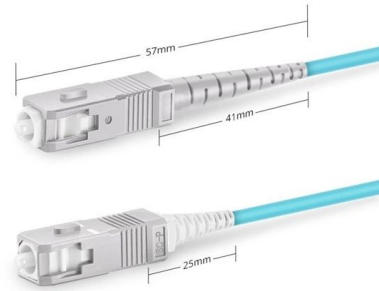

Ubiquiti UniFi Switch Hi-Capacity Aggregation

Der UniFi Switch Hi-Capacity Aggregation (USW-Pro-Aggregation) ist ein vollständig verwalteter Layer-3-Aggregations-Switch, der für Unternehmens- und

[Contact Us](#)

Simplex SC UPC