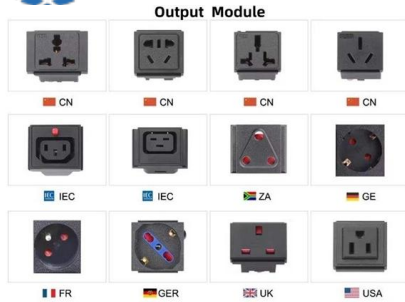

Why Choose Us

H3C Unveils Innovative Adaptive Optical Network

H3C, a leading global provider of digital solutions, launched its Adaptive Optical Network Solution at GITEX Europe 2025. As a next-gen campus

[Contact Us](#)

H3C

H3C S12500R is currently the industry's leading switching router product designed for WAN, 5G bearer network and data center DCI interconnection scenarios. It

[Contact Us](#)