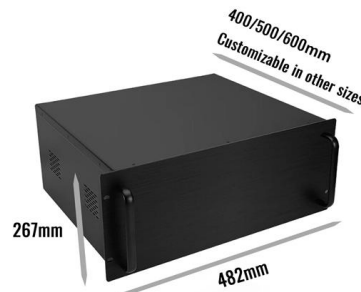

H3C S6812/S6813 Data Center Switches Datasheet

Explore the H3C S6812/S6813 series data center switches: features, specs, and benefits for high-density networks. Download the datasheet.

[Contact Us](#)