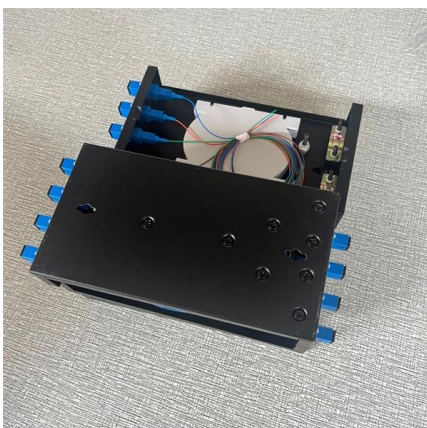

H3C S6520X-EI Series Enhanced 10GE Switches-H3C