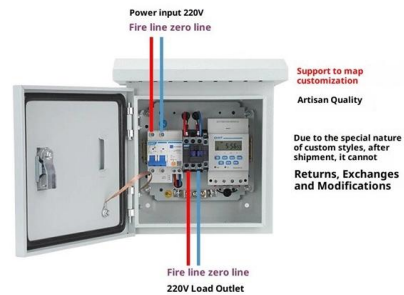

PoE+ 240W with 2 x 1G

The H3C LS-1600V2-18P-HPWR-GL (BOM: 9801A67U) is a high-performance Layer 2 Cloud Smart Managed PoE Switch designed to provide robust and reliable network connectivity for small to

[Contact Us](#)

Product Wiring Diagram

S6520X-18c-Si 16-Port 10 Gigabit Optical Enterprise Switch Three

S6520X-18c-Si 16-Port 10 Gigabit Optical Enterprise Switch Three-Layer Switch, Find Details and Price about H3c S6520X-26c-Si 24 1g/10g Base-X SFP Plus Ports from S6520X-18c-Si 16-Port 10 Gigabit

[Contact Us](#)

Promo H3C S1600V2-18P-HPWR L2 Ethernet Switch

Beli H3C S1600V2-18P-HPWR L2 Ethernet Switch with 16*10/100/1000BASE-T PoE+ Ports and 2*100M/1G SFP Ports, (AC) -LS-1600V2-18P-HPWR-GL di H3C

[Contact Us](#)