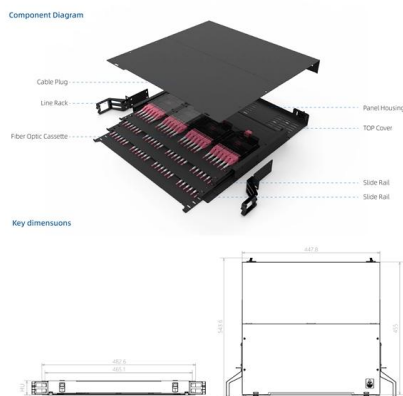

Guatemalan Special Optical Cable OS2

FiberCablesDirect OS2 LC/APC SC/UPC Duplex Fiber Optic Cable

OS2 LC/APC to SC/UPC Duplex Fiber Patch Cable, TAA Compliant, Corning 9/125 Singlemode Jumper Cord. Manufactured in the USA with the highest standards and quality. Corning optical fiber glass

[Contact Us](#)

Cable de Internet de Fibra Óptica OS2 0.5M , Yaxa Guatemala

Cable de Internet de Fibra Óptica OS2, de la marca FLYPROFiber, compatible con Servidor. Desde $193 GTQ. Envío rápido a Guatemala con Yaxa.

[Contact Us](#)

OS2 Fiber Optic Cables - Mouser

OS2 Fiber Optic Cables are available at Mouser Electronics. Mouser offers inventory, pricing, & datasheets for OS2 Fiber Optic Cables.

[Contact Us](#)

trueFIBER LC to SC Fiber Patch Cable 3m (9.84ft) OS2 LC-SCAPC

EXTREME PERFORMANCE: G652.D compliant bend insensitive glass 1310/1550nm operating wavelength for up to 1GB/10GB/40GB/100GB or higher speeds with various lengths depending on