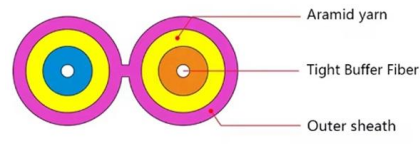

1-1427432-4

1-1427432-4 Outside Plant Fiber Optic Cable, armored, 6-fiber, SM, OS2, loose tube, gel-filled, 1000 m

[Contact Us](#)