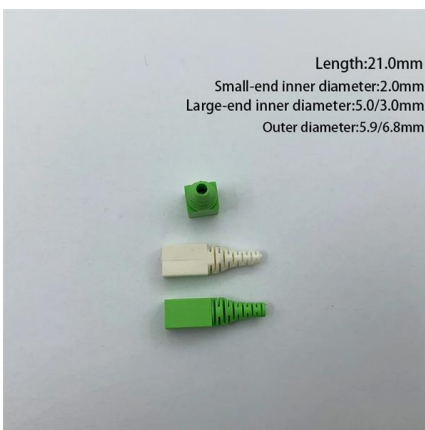

AutoCAD Electrical Grounding System Layout and Detail

This AutoCAD DWG file provides a detailed electrical grounding design, including grounding system layout, potential equalization bus bar, and lightning protection

[Contact Us](#)