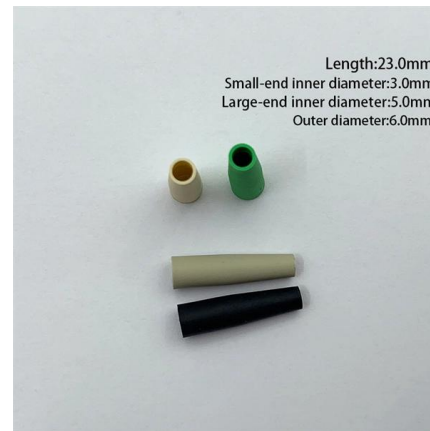

Tray Cable , Tray Cable Inventory for Industrial Use

Browse OmniCable's extensive tray cable inventory, including 600V tray cables for power and control in wet, dry, and hazardous locations, with single and multi

[Contact Us](#)