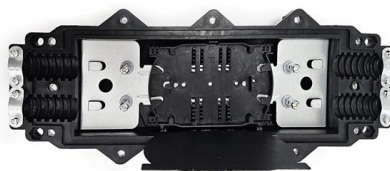

A comprehensive understanding of distribution box

? Introduction Distribution boxes are at the heart of safe and organized electrical systems--whether in residential, commercial, or industrial settings. But

[Contact Us](#)