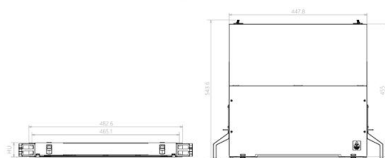

Greek Household Electrical Distribution Box Specifications

Pre-Terminated Patch Panel

- Standard 19" width
- Max 144 fibers in 1U
- MPO/Fusion Dual-Purpose

Brief Introduction To The Installation Method Of

3. Before installing the household distribution box, ensure the completion of the purchase, and then measure the working voltage and rated

[Contact Us](#)

Component Diagram

Key Dimensions

SERVICE DELIVERY DEPARTMENT

The Project Specification (Part 2) shall be read as forming part of the standard specifications. Where there is any discrepancy between the Project Specification and the standard specifications, the

[Contact Us](#)

How to Choose a House Distribution Box , CHINT global

A well-chosen distribution box ensures the safety and efficiency of your household electrical system. This article guides you through selecting a

[Contact Us](#)

Understanding Greek Electrical Outlets: A Comprehensive Guide

Greek electrical outlets operate at 230V/50Hz, utilizing Type C (Europlug) and Type F (Schuko) sockets. Type C supports low-power devices, while Type F includes grounding for high-power appliances.