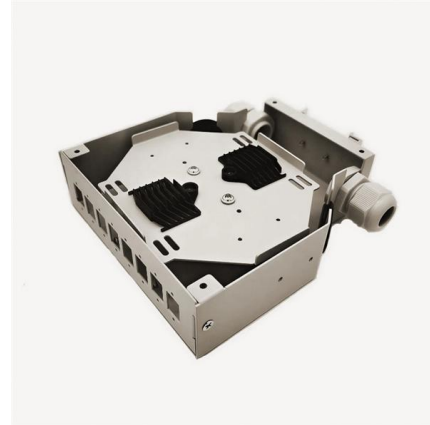

Cable Tracks , McMaster-Carr

Choose from our selection of cable tracks, including over 500 products in a wide range of styles and sizes. Same and Next Day Delivery.

[Contact Us](#)

STC42AL STC-4-2-AL SPC 4" X 2" X 20' Snap Track

Snap Track Cable Tray, Industrial Application, Gray Color, 2 In Height, 20 FT Length, Made In Usa, Aluminum Material, Bolt-On Mount Mounting Type, Flexibility For

[Contact Us](#)