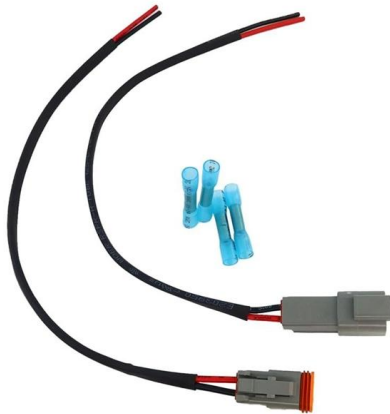

Glue Dispensing Machines: Precision Solutions for Industrial

Need reliable glue dispensing equipment? Discover top-rated machines with adjustable flow, dual-component dispensing, and programmable settings. Click to compare suppliers and find

[Contact Us](#)

Understanding Distribution Boxes: Your Guide to Power

Understanding distribution boxes: Your guide to power distribution. Learn about power distribution box functions and shop power distribution options.

[Contact Us](#)

Contact Us

For datasheets, pricing, or custom fiber access solutions, please visit:
<https://frindel.es>