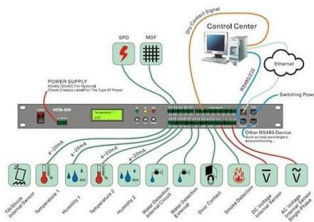

AEC

A 12 gallon pressurized stainless glue tank, adjustable mounting brackets and valves are included with the applicator head. When the glued piece reaches a stop fence

[Contact Us](#)