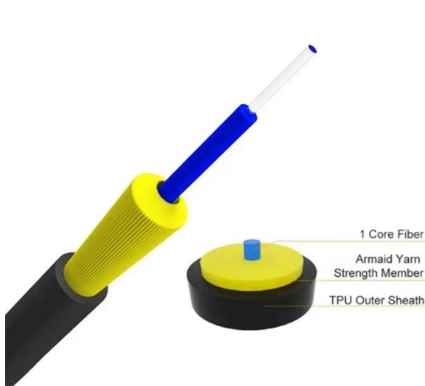

Glue applicator power distribution box

Glue applicator power distribution box

Auto Glue Dispensing Valve Controller

Dispensing valve controller is also referred as glue dispenser or auto glue dispensing machine, which is a device used to control the fluids when applying to target area

[Contact Us](#)

Slot Die and PUR Hot Melt Applicators

Glue applicator systems that works with the PUR hot melt applicator glue supply unit to automatically apply the glue to the product in a consistent and accurate manor.

[Contact Us](#)

5 Best Glue Dispensing Machines for Efficient Gluing

Investing in the right glue dispensing machine is essential for businesses seeking precision, efficiency, and cost savings in their gluing process. Whether you

[Contact Us](#)

Applicators

Applicators Built to the highest standards out of a production facility in the heart of Essex, Tec glue guns have been meeting the specific needs of users around the

[Contact Us](#)