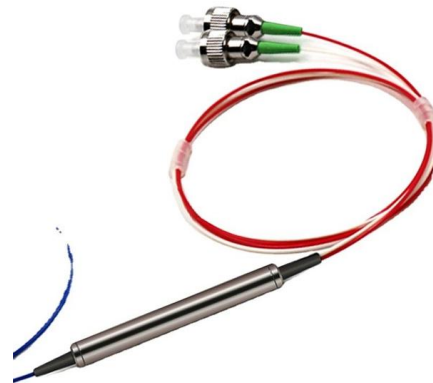

Buy mobile, stackable and 19 power distribution units in professional quality directly online. A wide selection for event, film, industry and construction - at

[Contact Us](#)

Power Distribution Boxes Explained Simply

Learn what a power distribution box is, how it works, key components, types, and why it's vital for safe and efficient electrical systems.

[Contact Us](#)