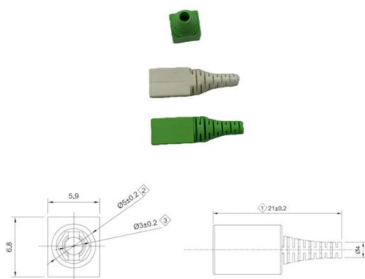

Huawei eSFP-GE-SX-MM850 Gigabit Optical Module Overview

The eSFP-GE-SX-MM850 optical module is a Huawei Gigabit multimode optical module with DOM/DDM support, which is packaged in an SFP package with a center wavelength of 850 nm.

[Contact Us](#)