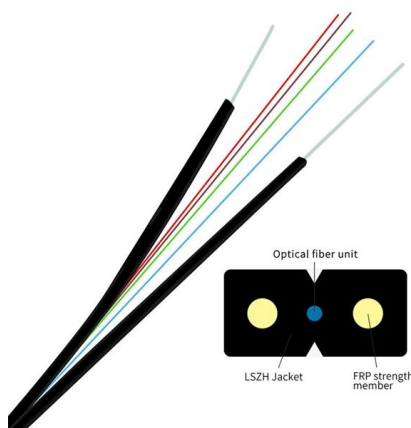

Trooper.AI

Trooper.AI, a leader in upcycling GPU server rentals, benefits from the support of the European funding program "Next Generation EU", which encompasses a total

[Contact Us](#)

Customs Clearance

Customs broker with one-stop solution: CCS-Express supports you with customs and tax processing and optimizes your cross-border goods traffic.

[Contact Us](#)