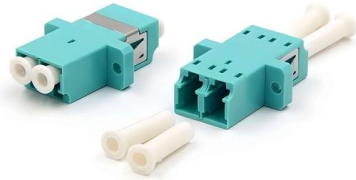

& COOLING SYSTEMS COMBINED COMFORT

Comfortmaker packaged all-in-one units are designed for the best durability and comfort. Regardless of your need - packaged heat pump or packaged air conditioner - these units stay enclosed outside

[Contact Us](#)

German AIRCOOLED

Model Cars from Germany, Specializing in Porsche and Volkswagen. Brekina VW Models, VW Toys, Brekina Volkswagen. Brekina Porsche. VW Models Cars,

[Contact Us](#)

Infraeo: 100G PAM4 (OSFP/QSFP-DD/QSFP112) Immersion Cooling

This is so far the first reported LPO optical AOC/Pigtail in the industry for Immersion Cooling to support the standard 100G PAM4 Ethernet applications.

[Contact Us](#)

Switch cabinet cooling

Control cabinet cooling for demanding applications: Efficient climate control with protection against heat, moisture, and contaminants in industrial environments.

[Contact Us](#)