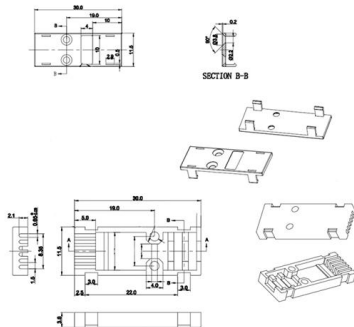

[Contact Us](#)

Amazon : Fiber Splice Tray

12/24 Core Fiber Optic Splice Tray ABS Patch Panel Cassette for ODF/FTTH Fusion Splicing Closure with Shrinkable Cable Management(2Pack) A-004-a

[Contact Us](#)