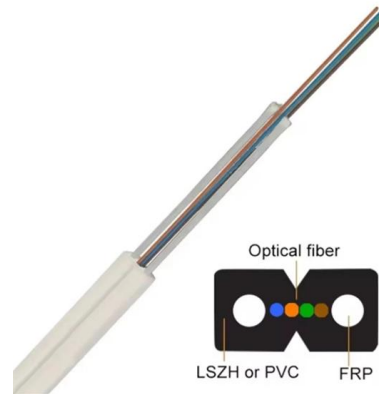

[Contact Us](#)

Patch panel optical fiber 12 core

Patch panel optical fiber 12 core The 48 Port 1U FC Fiber Optic Patch Panel with Mechanical Sliding Mechanism (Part number: 019040Q00) from Canovate is a Fiber Patch Panel that allow connection

[Contact Us](#)

Amazon : Fiber Patch Panel

Explore fiber patch panels for network infrastructure. Find LC, SC, and ST connector options for your telecommunications or data center needs.

[Contact Us](#)

fiber patch panel 12 port

Telhua's 12-port fiber optic patch panel offers high-density cable management with IEC/TIA compliance. Features durable steel construction, modular design for fast

[Contact Us](#)

Patch panel optical fiber 12 core

12 Core Fiber Optic Patch Panel APC

12 Core FTTH Fiber Distribution Frame The Splice closure is an indispensable equipment used in Fiber Communication System, play the roles in sealing,

[Contact Us](#)

- ✓ Slow Axis Aligned (0°) - for standard sensing applications
- ✓ Fast Axis Aligned (90°) - for special modulation applications
- ✓ 45° Axis Aligned - for depolarizer applications