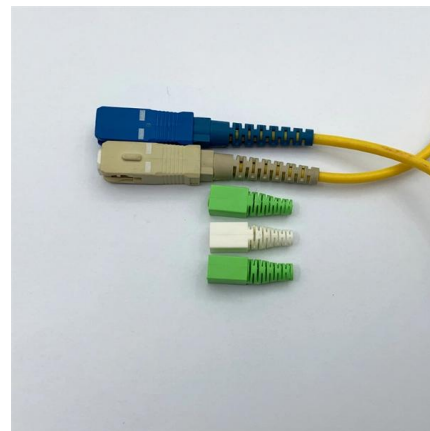

SJ-OTB-M12-F 1U 6-12 Cores Fiber Optical Patch Panel

This patch panel is designed to provide a high-density termination point for your fiber optic cables, allowing you to easily manage and organize your network connections.

[Contact Us](#)