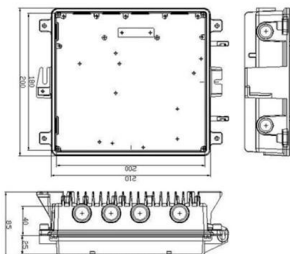

Telhua's 12-port fiber optic patch panel offers high-density cable management with IEC/TIA compliance. Features durable steel construction, modular design for fast

[Contact Us](#)

Patch panel optical fiber 12 core

Typically, they look like trays, and are designed to house dense arrays of fiber optic cables and optical fibers in a way that protects the fibers and arranges them so they are easy to work

[Contact Us](#)