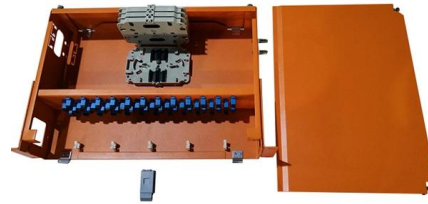

Eero PoE Gateway review

The Gateway, and newer Eero devices, are smart enough to switch between wired and wireless backhaul and you should have no issues mixing and

[Contact Us](#)

eero PoE Gateway setup

The eero PoE Gateway is capable of powering up to 8 PoE devices, no additional PoE switch or injector necessary. This equates to up to 8 eero PoE 6 or up to 6

[Contact Us](#)

Contact Us

For datasheets, pricing, or custom fiber access solutions, please visit:
<https://frindel.es>