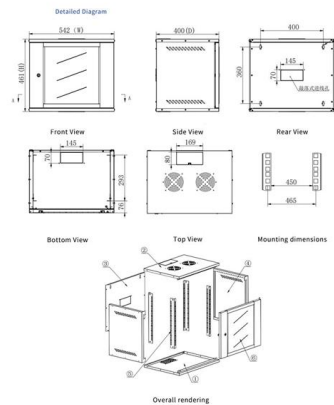

12 Core Plastic Optical Terminal Box, 12 Port Optical

12 Core Plastic Optical Terminal Box, 12 Port Optical Fiber Termination box Sell point: Plastic material, light save cost 1 x LGX cassette can be install, inside use

[Contact Us](#)

12 Port Fiber MST Multiport Service Terminal Box

ZTO Cable Multiport Service Terminal (MST) Box is designed for FTTx-ODN network access points, offering a pre-connected solution that eliminates the need for

[Contact Us](#)

Contact Us

For datasheets, pricing, or custom fiber access solutions, please visit:
<https://frindel.es>