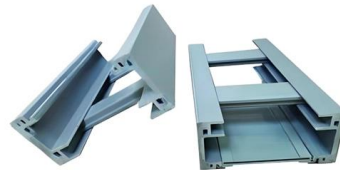

12 Port Fiber Optic Terminal Box

All property indexes are in accordance with National YD/T814-1996 Standard. The body makes use of cold rolling steel, and the surface use the technique of dim blowing plastic.

[Contact Us](#)

12 Port Fiber Optic Termination Box FTTH Junction Box

Type: Optical Fiber Distribution Box Wiring Devices: ODF Certification: CE, ISO, RoHS, GS Condition: New Terminal Junction Boxes Size: 265*290*90mm

[Contact Us](#)

4 Core Fiber Termination Box with 12 Outlet Ports -

indoor& outdoor 12 port Fiber Access Terminal Box can hold 2 sc duplex adapter for 4 core termination,allows 8 splice and 1x4 optical signal splitting.

[Contact Us](#)