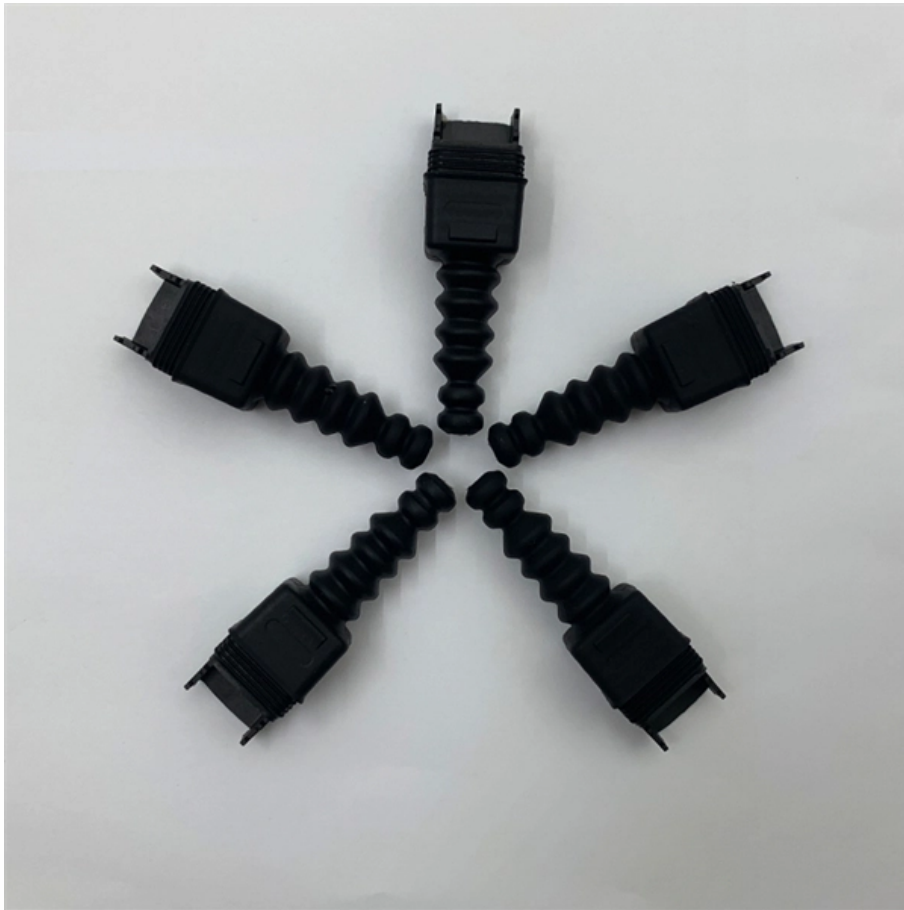

Gaoxian 12-port fiber optic terminal box

Gaoxian 12-port fiber optic terminal box

12 Core FTTH Fiber Distribution Box

Fiber distribution box can splice up to 12 cores, and the inner part is equipped with a large splice box, which is more convenient for fiber reeling and splicing. The fiber

[Contact Us](#)

Waterproof 12 port Fiber Distribution Box Pre-terminated

Product Description The equipment is a style closure that is sealed mechanically pre connected horizontal connector box is single-ended design and is generally