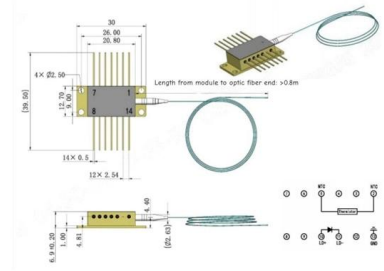

### Flexible cable tray T-piece

Cable tray T-piece 300 x 60 mm T-piece connection for cable trays with a width of 300 mm and a height of 60 mm. Perfect for junctions in cable routing systems. Durable and easy to install.