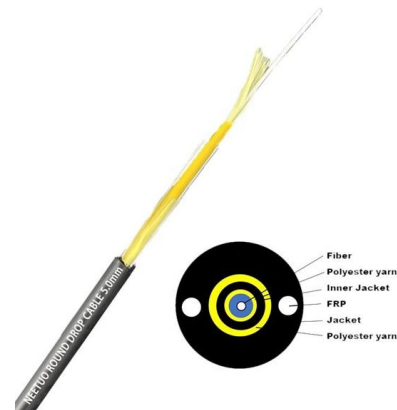

Long-Span Cable Tray , Heavy-Duty Support for Large Industrial

Innovation, Dedication And A Commitment To Our Customers. Engineered for long distance cable routing, long-span cable tray offers high load capacity and strong structural durability for industrial

[Contact Us](#)