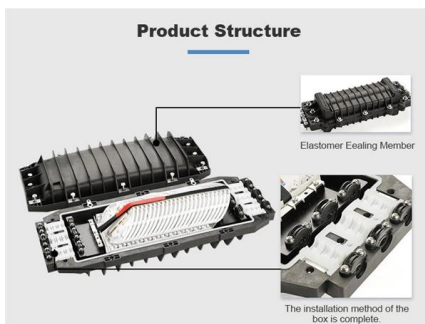

construction long span cable tray: Durable & Customizable

Looking for construction long span cable tray with heavy load capacity? Explore customizable, corrosion-resistant options from verified suppliers. Click to find the best industrial

[Contact Us](#)

Metal Cable Ladders and Trays Supplier , Advanced Strut

At Advanced Strut, we specialise in providing high-quality metal cable trays designed for the efficient support of all cable and pipe installations. Our comprehensive

[Contact Us](#)

Cable Tray Technical Guide A practical guide to product selection and

A practical guide to product selection and installation This guide for engineers and installers has been developed by ABB as a practical reference regarding cable tray characteristics, installation, and

[Contact Us](#)

Contact Us

For datasheets, pricing, or custom fiber access solutions, please visit:
<https://frindel.es>