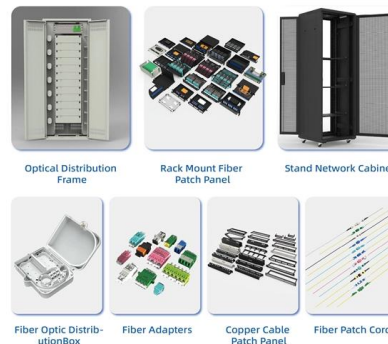

An Extensive Library of Self-Developed Products

Gabon Ethernet Switch Market (2025-2031) , Trends, Outlook & Forecast

6Wresearch actively monitors the Gabon Ethernet Switch Market and publishes its comprehensive annual report, highlighting emerging trends, growth drivers, revenue analysis, and forecast outlook.

[Contact Us](#)