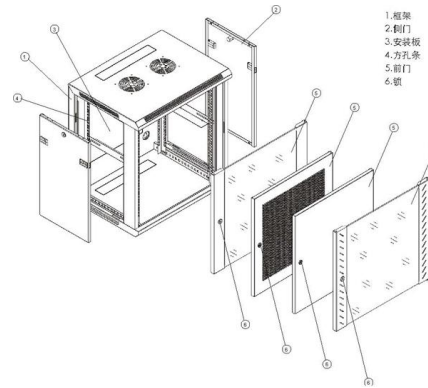

Buy USR-ISG1008 Industrial Grade 8-Channel Gigabit Ethernet Switch

The USR-ISG1008 is a high-performance, industrial-grade Ethernet switch designed to meet the rigorous demands of modern industrial networks. With 8 Gigabit Ethernet ports, this switch ensures

[Contact Us](#)

Industrial 4/8-Port Multi-Gigabit (802.3bt PoE) + 2/4-Port 10G SFP+

Industrial 4/8-Port Multi-Gigabit (802.3bt PoE) + 2/4-Port 10G SFP+ Ethernet Switch Reliable Industrial Ethernet Networks with 10G Fiber, and Plug and Play Configuration Featuring Plug and Play and

[Contact Us](#)

Switch 24 ports Gigabit TEG-S24DG -35%

Le switch Gigabit GREENnet compact à 24 ports TEG-S24DG offre des performances à large bande, une simplicité d'utilisation et un fonctionnement en

[Contact Us](#)