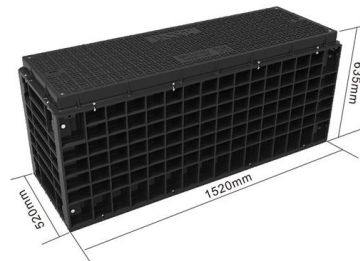

Gabon Industrial Ethernet Switches Market (2025-2031) , Outlook

Gabon Industrial Ethernet Switches Industry Life Cycle Historical Data and Forecast of Gabon Industrial Ethernet Switches Market Revenues & Volume By Type for the Period 2021-2031

[Contact Us](#)

5-Port Managed Industrial Gigabit Ethernet Switch, -40°

Fully managed 5-port switch with SFP slot expands your Gigabit Ethernet network in harsh environments, including construction sites, warehouses and factories.

[Contact Us](#)