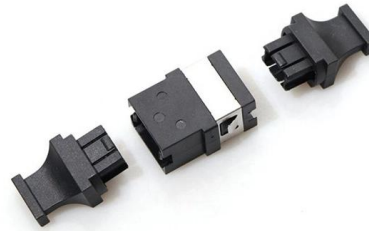

Home | Royal Mail Group Ltd

Trust Royal Mail to send your parcels and letters. Compare prices for posting in the UK and abroad, and send parcels and mail across the UK and internationally.

[Contact Us](#)

Smart Housing Outlet , Terminal Box , GP31-1P02D

LongXing GP31-1P02D Indoor Fiber Distribution Terminal provides Customer Premises Equipment applications with a compact and secure enclosure for

[Contact Us](#)