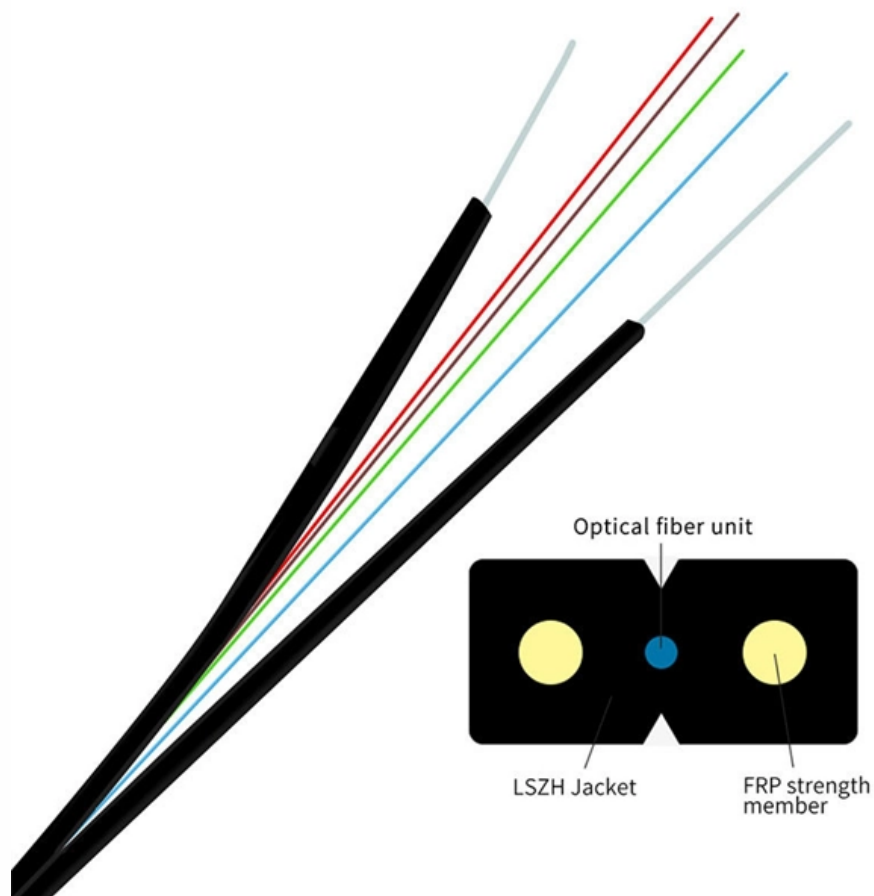

GP Home Distribution Box