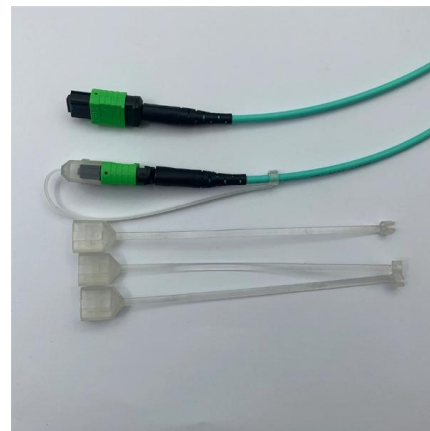

Frost , Freezing Temperatures, Sublimation & Effects on Plants , Britannica

Frost, atmospheric moisture directly crystallized on the

[Contact Us](#)

Wetter und Klima

Verlauf der Frostgefährdung am Erdboden und in 2 m Höhe für heute und die nächsten 2 Tage.
Hinweis: Nach der Grafik mit dem Alternativtext "Grafik,

[Contact Us](#)