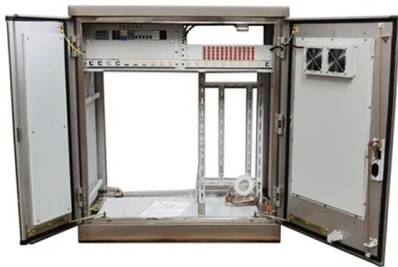

42u 45u 47u Prefabricated Cold Aisle Containment for Modular Data

We're a leader in supplying complete solutions for data centers. We supply our solutions to small businesses, large corporations as well as industrial customers. Customer satisfaction is our driving

[Contact Us](#)

Aisle Containment , Hot/Cold Aisle Containment Solution , Data

Hot and cold air containment systems designed to maximize cooling predictability, capacity, and efficiency at the rack, row or room level.

[Contact Us](#)

42u Network Cabinets Data Center Cold Aisle Containment Solution

Product descriptions from the supplier 42u Computer Room Solution Data Center Container Cold Aisle Containment with Air Conditioner Precision Aisle containment in the data center requires that

[Contact Us](#)