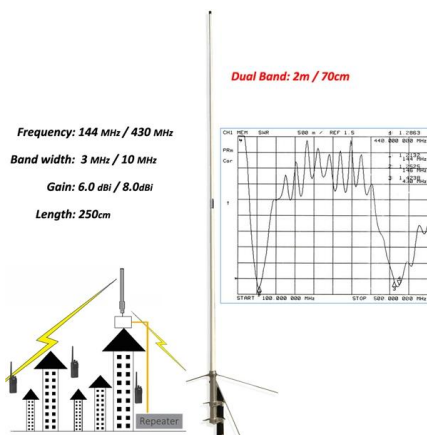

[Contact Us](#)

19 Inch Modular Design Cold & Hot Aisle Containment

19 Inch, Modular Design, Cold & Hot Aisle Containment Modular Data Center Product Application Modular Data Center is designed for equipment rooms,