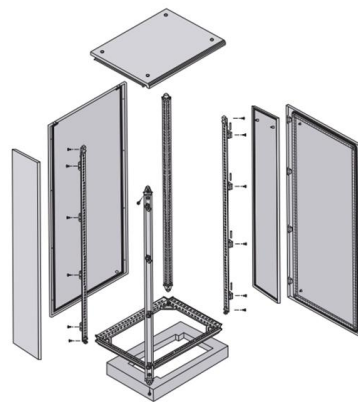

What Is a Fiber Patch Panel & Why It's Essential for

What Is a Fiber Patch Panel? A fiber patch panel is a mounted enclosure--either rack-mounted or wall-mounted--used to terminate, manage,

[Contact Us](#)

Cisco Patch Panel Breakout Connectivity Solution

The patch panel reduces rack count by up to 75% when compared to LGX configurations. Overview Fiber optic panels and cable assemblies are vital

[Contact Us](#)

A Guide to Patch Panels

What is a Patch Panel? Patch Panels are a standard rack panel punched with ports for network connectors featuring ID strips/labels to help with

[Contact Us](#)

How does a patch panel work?