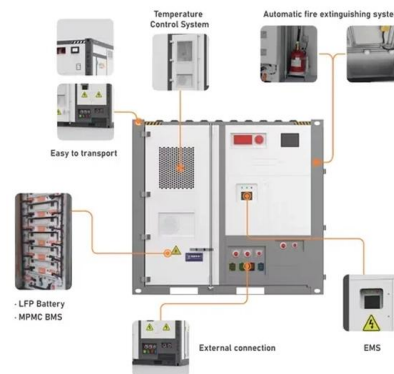

Cable Tray Trunking & Ladder Installation Method for

Resources For Electrical & Electronic Engineers
Cable Tray Trunking & Ladder Installation Method for Projects The purpose of this article is to define the

[Contact Us](#)

Cable Tray Installation Guidelines , PDF , Galvanization

This document provides details on installing cable trays and their support systems. It includes diagrams showing how to mount cable trays on walls using pre

[Contact Us](#)

METHOD STATEMENT FOR Cable tray and trunking system installation

Cable tray and trunking system relevant to this particular section of works will be checked and verified that these are correct type.

[Contact Us](#)