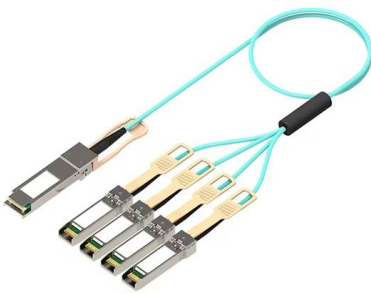

Fiber Optic

Buy 4 Core Fiber Optic Terminal Box FTTH Box Fiber Optic Distribution Box online today! > Product Overview The equipment is widely used as a termination point

[Contact Us](#)

FTTH 4 Fiber Optic Core Terminal Box 4 Port Optical

Buy FTTH 4 Fiber Optic Core Terminal Box 4 Port Optical Fiber Distribution Box Fiber Optic Splitter Box online today! Welcome to our store! ?COD?All the

[Contact Us](#)

Fiber Optic Distribution Box Nap Box 4 Core Fiber Optic

The 4 strand FTTH optical fiber distribution box contains 4 ports of FTTH branch cables; one in/out cable and 4 in/out appointment cables This 4 strand optical fiber distribution box is used for the fusion