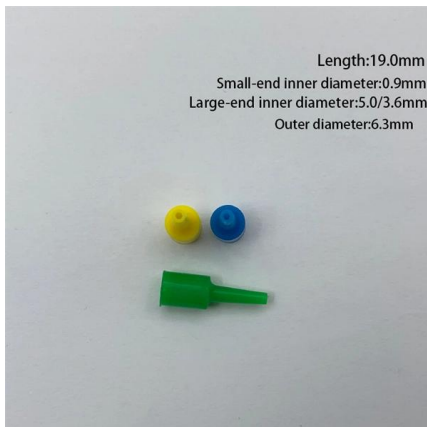

Electomech Distributors

Electomech Distributors have extensive experience in the supply of the above products to a wide range of industries such as manufacturing, mining, food

[Contact Us](#)

About Fiji

General Electrical Contracting Air Con Unit Capacitors Crimping Tools Chandeliers Lights Electric Switchboards Mounting Enclosure Distribution Boards Circuit Breakers and Disconnects Weather

[Contact Us](#)

Rays Switchboard Pte Ltd , Lautoka

Need a custom size? A specific colour? A stainless steel board for coastal weather? If you can dream it in sheet metal, we can build it. ? Our range includes: - Main Switchboards & Sub-boards -

[Contact Us](#)