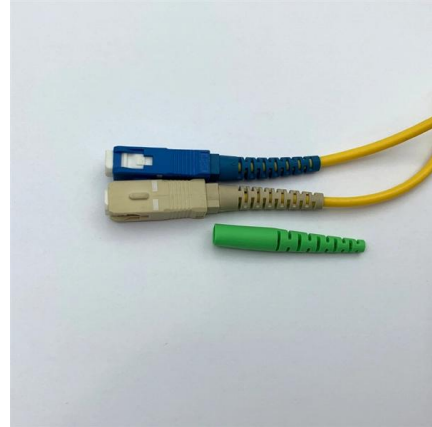

Engineering , Jacks Manufacturing Limited

General Structural Steel works: arc welding cast-iron welding aluminum and stainless steel sheet welding

[Contact Us](#)