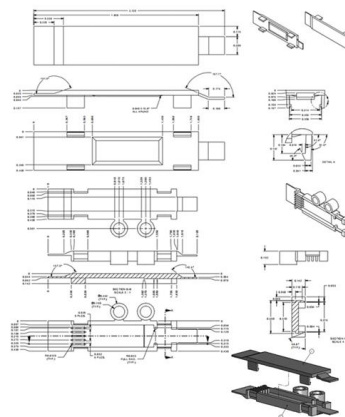

Fiji Custom Electrical Enclosure

Custom Electrical Enclosures/Cabinets Factory: Built to Fit Your Unique Industrial Requirements Read more

[Contact Us](#)