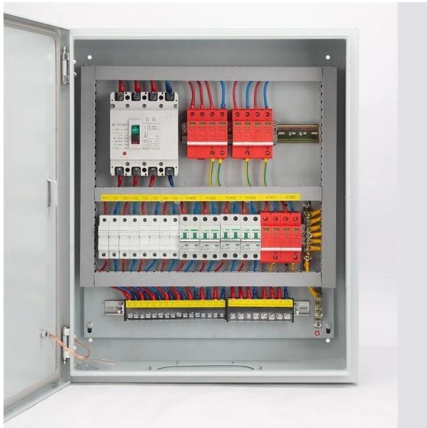

Ladder Cable Tray In Fiji

If you are searching for Ladder Cable Tray in Fiji, Brilltech Engineers Pvt. Ltd. is a trusted brand that you can rely on. We have a well-equipped manufacturing unit with all the advanced resources to cater to

[Contact Us](#)

Types of Cable Trays: Ladder, Perforated, Basket, Solid

Explore all types of cable trays--ladder, perforated, basket, solid, and channel. Learn their uses, materials, pros, cons, and key differences.

[Contact Us](#)

Cable Tray In Fiji, Cable Tray Manufacturers Suppliers Fiji

Being one of the leading Cable Tray Manufacturers in Fiji, we use graded raw materials and all the latest technologies for manufacturing purpose. Our experienced team also pays attention to their notable

[Contact Us](#)