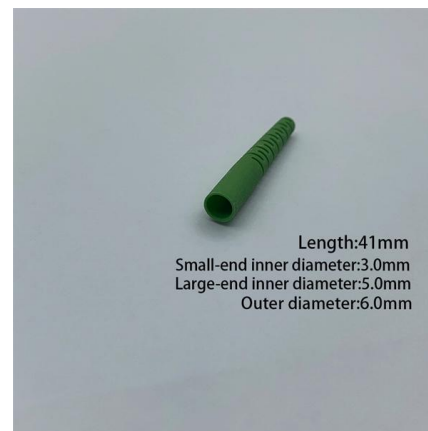

Tender MR 63/2024 Supply of Cable Trays & Cable Termination

Supply of Cable Trays & Cable Termination Accessories Energy Fiji Limited invites sealed tenders from reputable suppliers to supply cable trays & cable termination accessories. This tender closes at 4:00

[Contact Us](#)

LoRawan outdoor base station

- Industrial Internet gateway
- Compatible with LoRaWAN network,
- ClassA/B/C mode
- Support 8/16 channel
- Supports PoE power
- supply and backup battery power supply
- 10KV lightning protection

FRP Trough Cable Tray with Channel-Like Design

Trough-type FRP cable tray is a cable tray with a trough-like shape made from fiberglass reinforced plastic, combining the benefits of a specific design with the

[Contact Us](#)

Cable Tray in Fiji, Cable Tray Manufacturers Suppliers Fiji

The Cable Tray is also tested on various quality parameters to further comply with the international paradigms, Mumbai, Bexley, Nawada. The Cable Tray is in huge demand in Fiji as there is no

[Contact Us](#)

Ladder Cable Tray In Fiji

A cable tray is an assembly of units that have associated fittings that form a rigid structural system. It is used for securely fastening or supporting cables. Whether you want Galvanized Cable Tray, Ladder

[Contact Us](#)