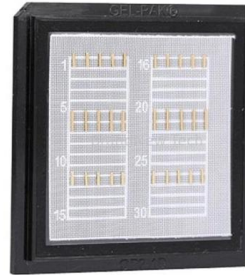

Fiber Optic Splice Enclosure IP68 Waterproof Vertical Fiber Connection Box96 Core, Item Type: Fiber Optic Splice Enclosure, Material: PC, Alloy, Color: Black, Grade:

[Contact Us](#)

24 Fiber Universal Splice Tray with Integrated Fiber Management

The 24 Fiber Splice Tray with Integrated Fiber Management and External Fiber Management and Pivotal Splice Holding Arrangements allows the installation of 24 optical fibers without the need to fit

[Contact Us](#)