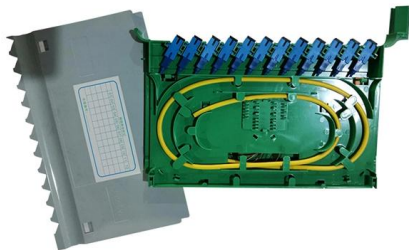

Fiber Optic Patch Panels for Flexible and Scalable

Discover high-quality fiber optic patch panels from Foss - designed for flexibility, scalability, and easy installation in data centers and communication networks.

[Contact Us](#)

Pre-terminated Fiber Optic LC-LC Patch Panel, 24

Cablesys offers 24 fiber pre-terminated UTP Cassette cable assemblies with pre-terminated UTP Cassette patch panels to deploy 10G network cabling.

[Contact Us](#)