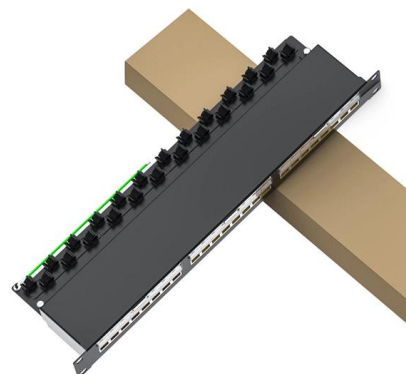

High Density Fiber Optic Patch Panels - Primus Cable

High density fiber patch panel - With many options, Primus Cable has the high density fiber optic patch panels to fit your needs.

[Contact Us](#)

Fiber Optic Panels , Single and Multimode , ShowMeCables

Fiber Optic Patch Panels. Use to equip racks and cabinets with fiber optic capabilities. Available with LC, SC, ST, MPO, or MTP connector options. Supports single mode or multimode. 12- to 96- port

[Contact Us](#)

Fiber Patch Systems

During this free webinar, we will discuss different fiber cables types, appropriate applications for each type, the mechanics of performing a Tier I test on fiber optic

[Contact Us](#)

Fiber Panels

CommScope's FPX series fiber panels are available to be shipped with factory installed adapter packs and/or preterminated pigtail assemblies which simplifies

[Contact Us](#)