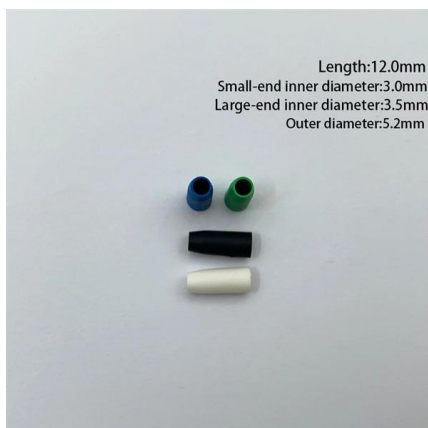

Fiber terminals

The modern fiber optic network requires highly flexible terminal boxes. FTTH box APL meets all requirements with its appealing design, extreme robustness and

[Contact Us](#)

1-4 Ports Fiber Wall Outlet, Surface Mount Boxes for

They are available in 1 port, 2 port, and 4 port configurations, and ideal for connecting drop cable to fiber pigtailed in residential FTTH networks. With its low

[Contact Us](#)

Indoor Metal Fiber Terminal Box With 8 Adapter Ports, 8

Description The 8 ports metal fiber terminal box is similar to the fiber optic patch panel in appearance and function, which designed to connect optical fiber cable

[Contact Us](#)

FTTR Fiber Installation Kit: A Complete Guide to Seamless Home Fiber

What is an FTTR fiber installation kit? A complete kit with terminal boxes, splitters, and patch cords enables reliable, high-speed fiber connectivity to each room, ensuring consistent performance

[Contact Us](#)