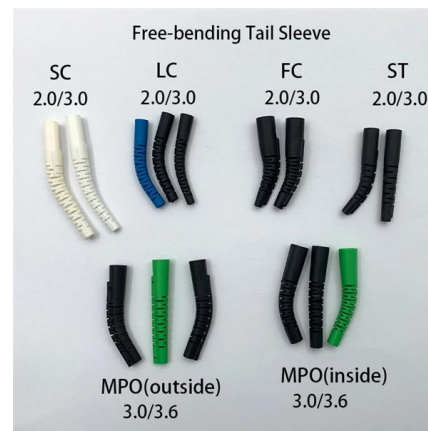

FCST022113 Fiber Access Terminal Closure - IP68 FTTX Termination Box

Product Overview FCST022113 Fiber Access Terminal Closure is a compact FTTX termination point designed for feeder cable to drop cable connection in FTTH, FTTB, and other fiber networks. It

[Contact Us](#)

FTTH (Fiber To The Home) Metal Terminal Box with 4

Indoor Wall Mounted, Single Door Optical Fiber Information Panel is ideal for end

[Contact Us](#)

DeltaStream 1-Port Pizza-Box GPON Optical Line Terminal

A fiber optic terminal box -- also called an FTB or fiber termination box -- is the endpoint where incoming fiber cables are terminated, spliced, and connected to patch cords leading to user

[Contact Us](#)