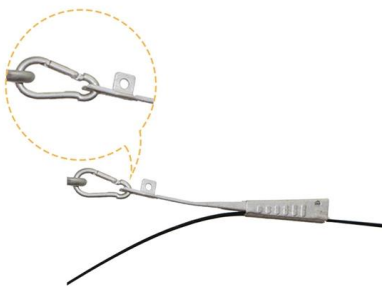

FCST022113 Fiber Access Terminal Closure - IP68 FTTX Termination Box

Product Overview FCST022113 Fiber Access Terminal Closure is a compact FTTX termination point designed for feeder cable to drop cable connection in FTTH, FTTB, and other fiber networks. It

[Contact Us](#)

FTTH (Fiber To The Home) Metal Terminal Box with 4

Indoor Wall Mounted, Single Door Optical Fiber Information Panel is ideal for end

[Contact Us](#)

DeltaStream 1-Port Pizza-Box GPON Optical Line Terminal

DeltaStream 1-port Pizza-box GPON Optical Line Terminal. Compact high performance GPON OLT for small operators, business and home offices. small businesses and home offices.

[Contact Us](#)