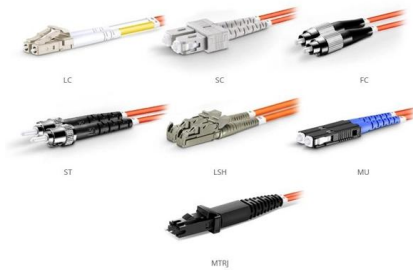

Global IT Products & Network Solutions Provider , Black Box

Black Box provides cutting-edge IT solutions and technology products to businesses worldwide, ensuring innovative and reliable services for global digital transformation.

[Contact Us](#)

OM1 Fiber Patch Cable Family

FRITZ!Box Router kaufen , Die Heimnetz-Zentrale

FRITZ!Box Router Die Heimnetz-Zentrale Modelle für jeden Anschluss Kostenloser Versand Made in Europe Jetzt bestellen!

[Contact Us](#)

8 Different Wi-Fi Box Types and What They Do

An internet box for Wi-Fi typically refers to a modem/router gateway device provided by your internet service provider. This combined unit connects

[Contact Us](#)