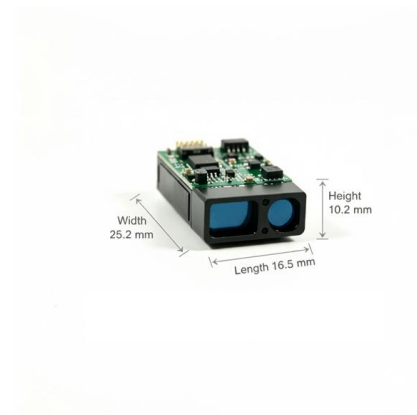

FTTH Products , OLT, ONU, Optical Splitters, Fiber

Discover essential FTTH products like OLT, ONU, optical splitters, and fiber distribution boxes. Learn how to design and deploy an efficient FTTH network for

[Contact Us](#)