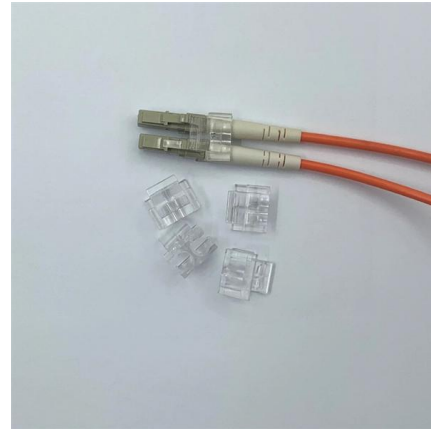

[Contact Us](#)

FSB

Single fiber splice configurations allow up to three removable splice trays to be mounted into the box. An integrated "basket" provides loose tube storage below

[Contact Us](#)

Fiber Terminals, Building (CFBT)

Charles Fiber Building Terminals (CFBT) provide flexible, compact indoor enclosure solutions for fiber aggregation or demarcation of up to 96 fiber connectors and/or

[Contact Us](#)

Dome Fiber Optic Splice Closures , Wholesale IP68