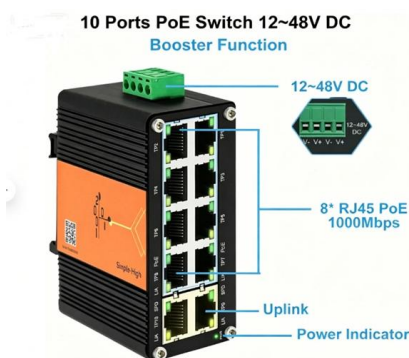

What is a Fiber Access Terminal? Functions, Types, and

The design of fiber optic terminal box allows easy access for technicians, providing them capability to make fast addition, repairs, or

[Contact Us](#)

8 Fibers Rack Mounted Fiber Optic Terminal Box FC