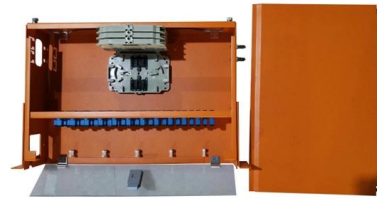

[Contact Us](#)

24 Port Duplex 48 Core SC FC LC Pigtail 1U Optical Fiber Terminal Box

24 Port Duplex 48 Core SC FC LC Pigtail 1U Optical Fiber Terminal Box Optical Fiber Distribution Frame (Empty Box) Share:

[Contact Us](#)

Metal 4 Port Wall Mount Fiber Termination Box for

Description The 4 port wall mount fiber termination box and designed for connecting the optical fiber cable with pigtail to realize splicing and termination within building