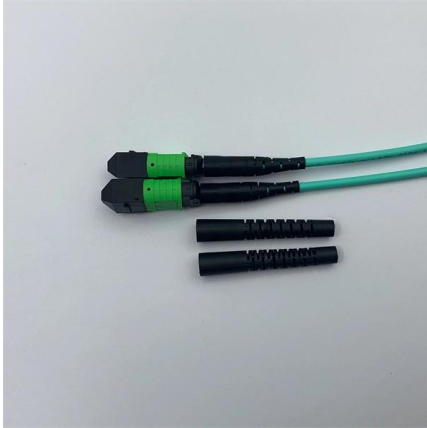

Fiber optic terminal box 6-core single-mode

Fiber optic terminal box 6-core single-mode

LC-OS2 6 Port 12 Core Rack Mount Fiber Enclosure LC,

Comprehensive Accessory Kit: VANDESAIL Fiber Rack Mount Enclosure Box kit includes 12 single-mode LC pigtails, each fabricated from premium fiber materials

[Contact Us](#)

FBR-11606 Fiber-Optic Distribution Box, 6-Core

FBR-11606 Fiber-Optic Distribution Box, 6-Core is a high quality product by Bud Industries used for electronic enclosure applications.

[Contact Us](#)

A single-mode fiber optic cable is a commonly used fiber optic cable used for long-distance transmission. This cable type has a small diameter core,

[Contact Us](#)

HTB8054 12-Core Indoor Fiber Optic Terminal Box - for