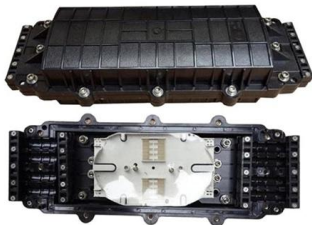

[Contact Us](#)

FBR-11606 Fiber-Optic Distribution Box, 6-Core

FBR-11606 Fiber-Optic Distribution Box, 6-Core is a high quality product by Bud Industries used for electronic enclosure applications.

[Contact Us](#)

A single-mode fiber optic cable is a commonly used fiber optic cable used for long-distance transmission. This cable type has a small diameter core,

[Contact Us](#)

HTB8054 12-Core Indoor Fiber Optic Terminal Box - for

HOLIGHT HTB8054 fiber terminal box supports 12 cores indoor FTTH distribution with SC adapters. Compact, durable design for easy cable

[Contact Us](#)

6C/12C DIN Rail Fiber Terminal Box - FTTH & ODF

This DIN rail terminal box supports 6 or 12 fibers with SC/LC adapter options, offering compact splicing and termination for FTTH and ODF systems.

[Contact Us](#)

Passive Fiber Optic 6 Core Cable Terminal Box

Product Description Passive Fiber Optic 6 Core Cable Terminal Box Model SP-1602-6A Fiber termination boxes are used in the end termination of residential building