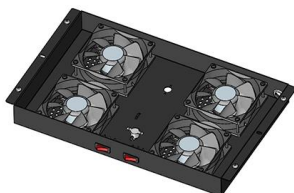

From the core and through the door

Powered by our fiber broadband technology, Quickline is aiming to connect 500,000 premises, passing up to 12,000 homes every month. Together, we're creating real

[Contact Us](#)