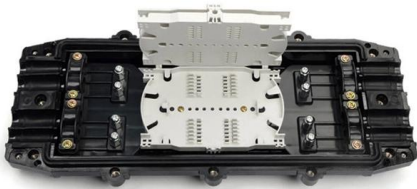

Distributors: Splice Boxes & Optical Network Terminal

You can find fiber splice boxes and distribution boxes in the EFB-Elektronik online shop with a wide range of matching distributors, module racks, subracks and

[Contact Us](#)