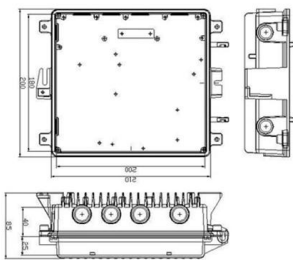

[Contact Us](#)

A Complete Guide to Fiber Optic Splice Closures: Installation and

A fiber optic splice closure is a small plastic box that protects the fiber cable inside. These closures are essential in FTTH (Fiber to the Home), FTTX (Fiber to the X), and backbone