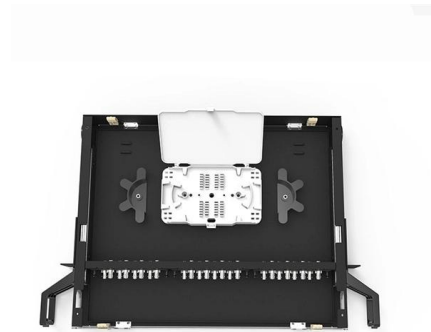

Fibre Optic (FO) distribution box; panel mounting; compact dimensions, lockable, max. capacityx of 8 splicing cartridges ore one distribution plate product

[Contact Us](#)

Splicebox

Splicebox with different plugs Splicebox with interior splice cassette A splice box (also known as splice distributor) is a housing in which fiber optic cables begin or end. Fiber optics are fanned out in splice