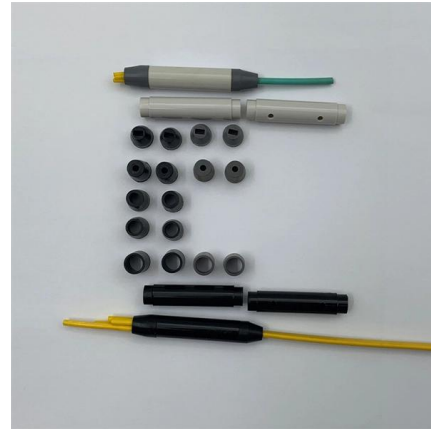

WALL MOUNT FIBER OPTIC DISTRIBUTION BOX

The WODF has been constructed with a cold-roll steel box and has diligent excellent fibre management features to accommodate extra lengths of loose/micro loose

[Contact Us](#)

Optical Distribution Frames (ODF)

Explore optical distribution frames (ODF) with efficient distributed chassis solutions at CommScope

[Contact Us](#)

Fibre Optic (FO) distribution box; panel mounting; compact

Fibre Optic (FO) distribution box; panel mounting; compact dimensions, lockable, max. capacityx of 8 splicing cartridges ore one distribution plate product

[Contact Us](#)