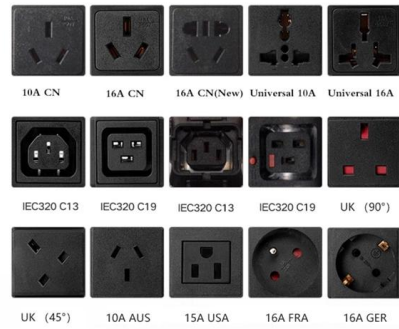

[Contact Us](#)

Fiber Optic Wall Plate Outlets Box Optic Socket

Streamline your network termination with our premium Fiber Optic Wall Sockets and FTTH Outlets. Engineered for reliability and ease of use, these indoor optical

[Contact Us](#)

FTTH Wall Outlet Fiber Faceplate Wall Mounted SC LC

This FTTH Fiber Faceplate SC LC Optical Socket Panel SP01B is designed to splicing and termination between indoor SC LC fiber optic cable and pigtailed.