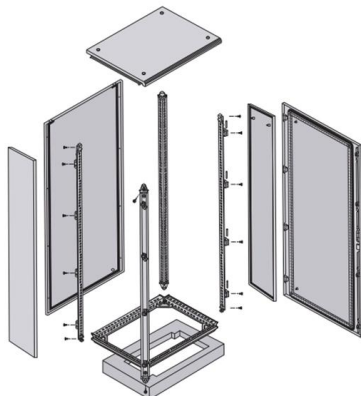

How To Use A Fiber Optic Wall Socket Correctly

If you are planning to install a fiber optic wall socket in your home, you will need to know how to properly install and use it. This article will cover how to choose the right wall socket for your

[Contact Us](#)

QIANRENON LC Fiber Panel Mount Adapter