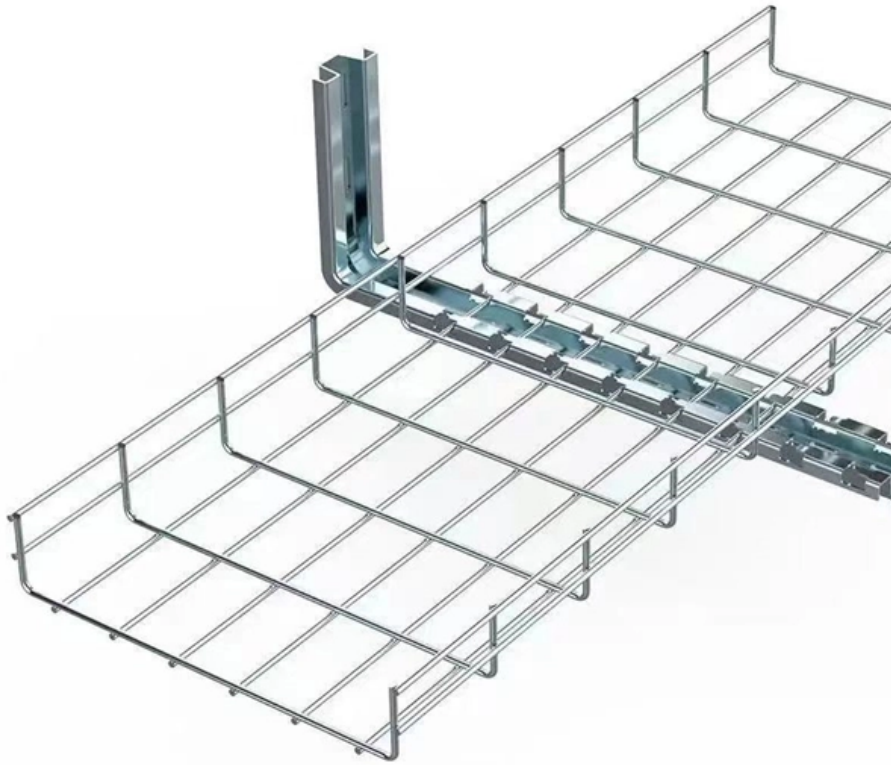

Fiber optic socket panel concealed installation

Fiber optic socket panel concealed installation

FTTH Wall Outlet Fiber Faceplate Wall Mounted SC LC

You can install this Wall Outlet Faceplate with 1 SC Simplex adapter or 1 duplex LC adapters with pigtailed.

[Contact Us](#)

FTTH Wall Outlet Fiber Faceplate Wall Mounted SC LC

This FTTH Fiber Faceplate SC LC Optical Socket Panel SP01B is designed to splicing and termination between indoor SC LC fiber optic cable and pigtailed.