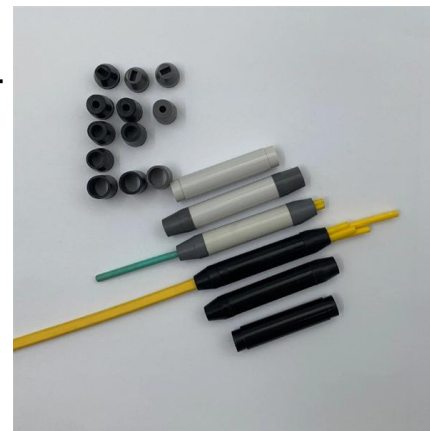

Fiber Optic Cable Installation Process: Connecting Homes

The fiber optic cable installation process, meaning connecting homes with internet service, is becoming increasingly critical and important to understand.

[Contact Us](#)