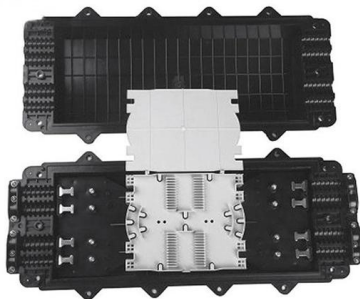

Installing a Wall Mount Fiber Enclosure: Complete Step-by-Step Guide

It's time to venture into the world of fiber optics! But how? Well, one answer lies in the power of understanding how to install a wall mount fiber enclosure. Installing a Wall Mount Fiber

[Contact Us](#)

Fiber Wall Socket: Your Complete Guide to Installation,

What is a Fiber Wall Socket? A fiber wall socket houses the fiber connector that terminates the incoming fiber cable. It protects the delicate fiber

[Contact Us](#)

The Ultimate Guide to Fiber Wall Outlet Sockets for

While it's possible to install a fiber wall outlet socket yourself, it's recommended to have a professional technician handle the installation.

[Contact Us](#)