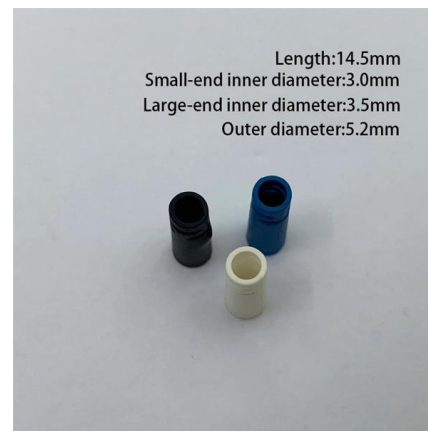

SOCKET AND WALL OUTLET , Foss fiberoptics

The TrueNet® Fibre Optic Wall Outlet from ADC KRONE is used to terminate horizontal fibre cable at the work station in Fibre To The Desk applications

[Contact Us](#)