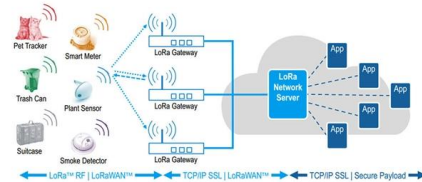

Fiber Wall Outlet Socket Panel Faceplate

It is bigger than normal fiber optic socket panel, which makes the space larger for operation. Features Splicing to factory terminated pigtailed Positive fiber

[Contact Us](#)

IT Services

This specification details the requirements for the planning, installation, operation and documentation of Information Technology and Telecommunications cabling using copper and fibre optic cabling and is

[Contact Us](#)

Fiber Optic Socket Wall Outlet Faceplate 3C-FRB-3A

3C-FRB-3A Fiber Optic Socket (Wall Outlet Faceplate) is used for splicing and termination between indoor fiber optic cable and pigtailed with SC or LC duplex

[Contact Us](#)