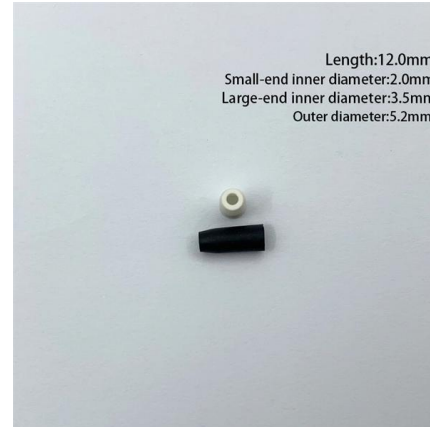

2 Ports Fiber Optic Socket Panel

2 Ports Fiber Optic Socket Panel for FTTH use. Supports SC/LC/FC adapters, wall or desktop mounting, and offers easy installation with a push-type cover.

[Contact Us](#)

Fiber Optic Socket Panel Wall Outlet Faceplate Mini

Fiber Optic Socket Panel Features Applicable to FTTH, FTTO and FTTD, etc. The clasp design of the cover has greatly reduced the installation strength. It is very

[Contact Us](#)

How to Properly Install Fiber Optic Cable: A Step-by

After installation, thoroughly test the fiber optic connection to ensure that it is operational. This will assist you in identifying any issues early on and

[Contact Us](#)

Contact Us

For datasheets, pricing, or custom fiber access solutions, please visit:
<https://frindel.es>