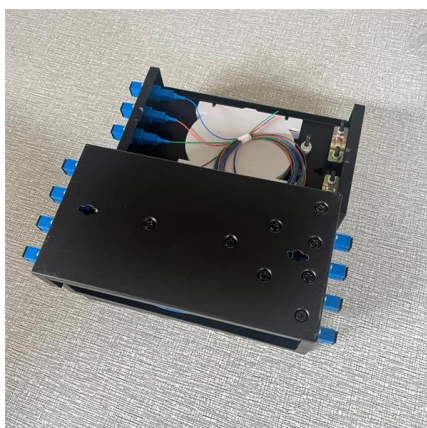

Dover Corporation A16470 Cable