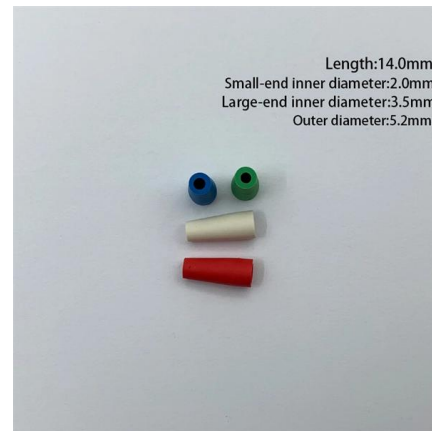

Sign in

Manage your Google Fiber account, check availability, and explore features of gigabit fiber-optic internet with no data caps or contracts.

[Contact Us](#)