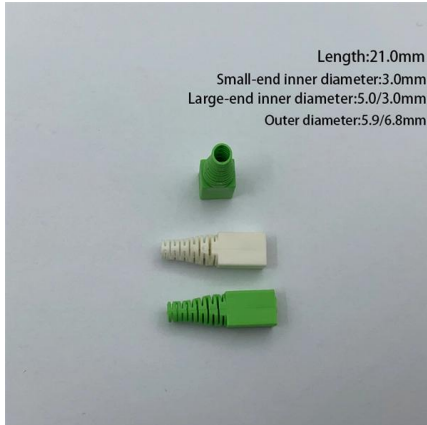

Fiber optic patch cord single-mode single-core SC-FC

Overview

High-quality SC-FC or FC-SC single-mode (mono-mode) simplex fiber-optic patch cable. We deliver each patch cord separately packed and accompanied by its optical quality measurement report. Also available are single mode patch cables with AR-coated FC/PC or FC/APC connectors for improved fiber-to-free-space coupling. The fiber optic jumper can be categorized by fiber optic connector types, When we name SC fiber patch cable because this.

2□FEATURES: This SC to FC fiber patch cable is Low insertion loss, good inter-insertion performance.

Fiber optic patch cord single-mode single-core SC-FC

Single-mode Patch Cables

They are ideal for quick patching of cables into rack or wall mounts due to their push-pull design. Available in simplex and duplex with a reusable duplex holding clip to allow for duplex connections.