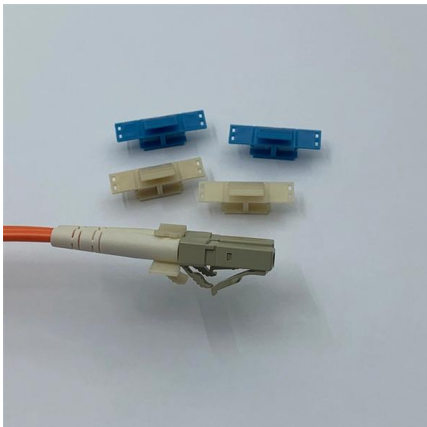

SC-SC Fiber Optic Patchcord-JPT Laser

PT offers a wide range of fiber optic patchcords with low insertion loss, high stability, and excellent mechanical performance. Ideal for optical communication, data centers, FTTx, and fiber sensing

[Contact Us](#)