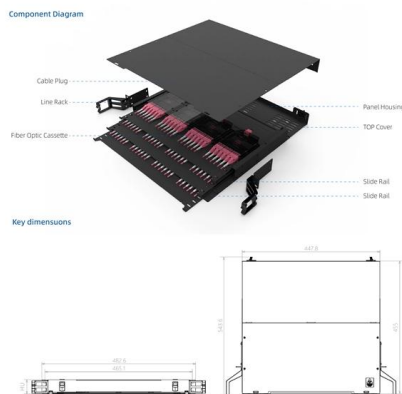

FR 1.6mm 3.5m Green SC Simplex SM SX Fiber Optic Patch Cord: A

The FR 1.6mm 3.5m Green SC Simplex SM SX Fiber Optic Patch Cord offers low insertion loss, bend-resistant G657A2 fiber, and reliable performance in high-density data center environments, ensuring

[Contact Us](#)