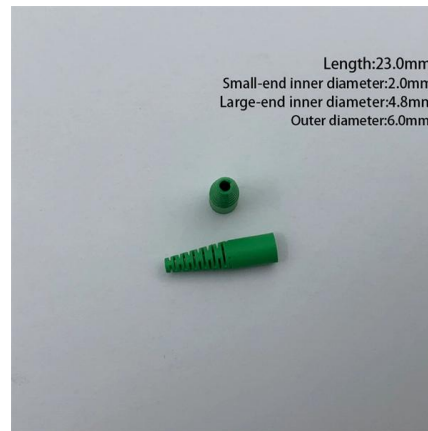

2x3mm 2cores Flat Indoor FTTH Drop Cable patch cord

This patch cord is assembled with butterfly flat indoor FTTH drop cable, used as the final connecting component in FTTH deployment. It is widely applied between face plates, terminal boxes, ONU and

[Contact Us](#)