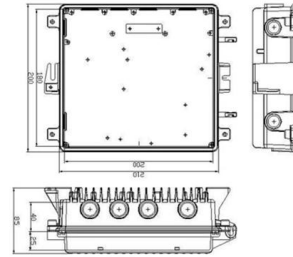

Optical Fiber Termination Types Chart: SC, LC, FC, ST Comparison

Optical fiber terminations are the mechanical and optical interfaces that connect fiber cables to equipment, patch panels, and network hardware. They directly affect insertion loss, return

[Contact Us](#)

Patch cord (@etechfiberpatchcord)'s videos with original sound

original sound - Patch cord 0 Likes 0 Comments 0 Shares etechfiberpatchcord 2022-5-25 0 00:36 FTTH Single Mode 9/125um Simplex SC/UPC Male To ST/UPC Female Hybrid Fiber Optic

[Contact Us](#)