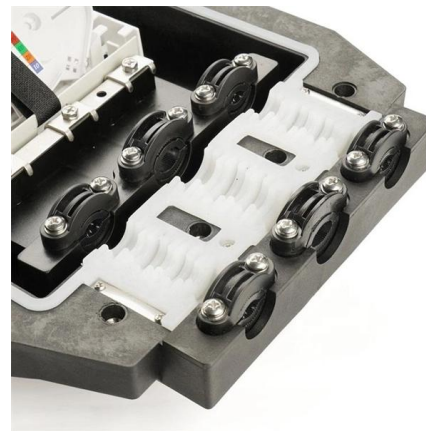

Fiber Optic Connectors & Ceramic Ferrules , SC, LC, FC, ST, MPO

Upgrade your network performance with our professional-grade Fiber Optic Connectors. Featuring high-precision Zirconia Ceramic ferrules for minimal signal loss, our selection includes industry-standard

[Contact Us](#)