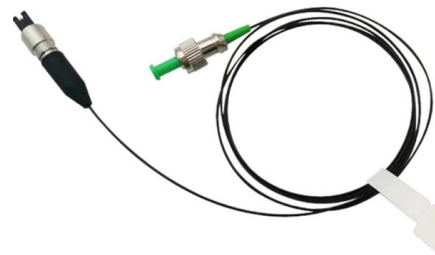

APC, UPC, PC Fiber Connector Types Comparison and

Today, this post will introduce APC, UPC, and PC fiber connector types, which are classified based on the different angle polished fiber end face

[Contact Us](#)