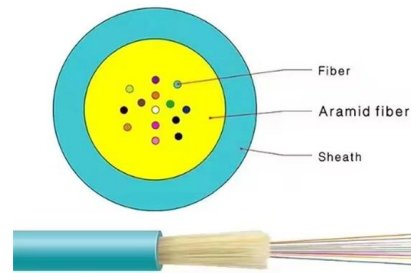

Fiber Optic Patch Cord Supplier Types and Capabilities Custom Manufacturing Suppliers act as the backbone of tailored connectivity solutions, crafting fiber optic patch cords like a master tailor

[Contact Us](#)

Fiber Optic Patch Cables, Fiber Patch Cords

Get low-loss fiber patch cables & cords with various connector options that support fiber optic cabling up to 400G. 100% tested. Customized cables available.

[Contact Us](#)