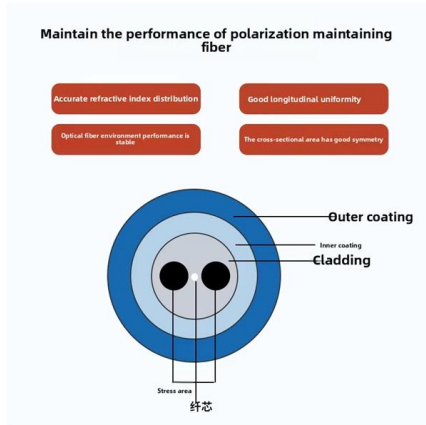

FRINDEL OPTICS

Fiber optic junction box renovation cabinet

Fiber optic junction box renovation cabinet

Glass Fibre Junction Boxes in JUNG Design

To ensure that the fibre optic connection blends harmoniously into the existing electrical installation, we offer the junction boxes in the design frames of the AS/A, CD and LS ranges. In this way, we create