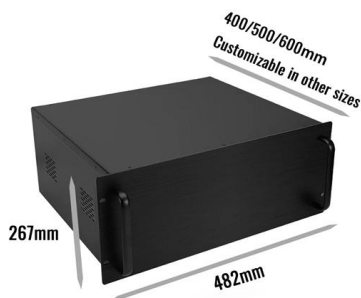

Ultimate Guide to Fiber Optic Distribution Box: Types

Fiber optic technology has revolutionized the telecommunications industry, enabling faster and more reliable data transmission. One essential

[Contact Us](#)

What is Fiber Termination Box?

What is a Fiber Termination Box in Optical Networks? In a passive optical network (PON), the fiber termination box acts as the final access point in

[Contact Us](#)