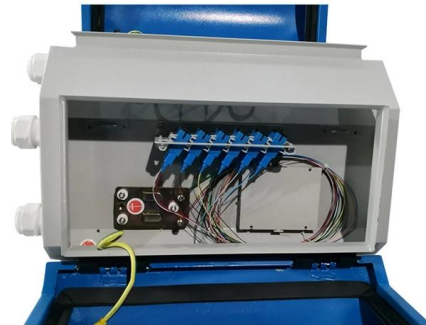

Single Mode Fiber Optic Cables

Find premium single mode fiber optic cables for high-speed data transmission. 20 years of expertise and worldwide delivery.

[Contact Us](#)