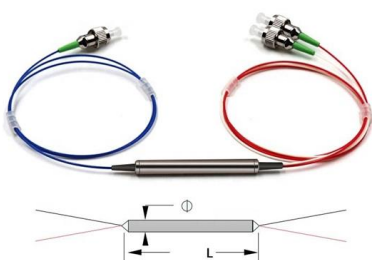

Fiber Panels, Modules & Cassettes

Explore CommScope's efficient and scalable fiber splice panels designed for seamless connectivity. Accommodating LC, SC, and MTP/MPO connectors,

[Contact Us](#)

Understanding Single Mode Fiber Optic Cable: A

Explore our comprehensive guide on single mode fiber optic cable, including insights on duplex fiber patch cables for efficient data transport over